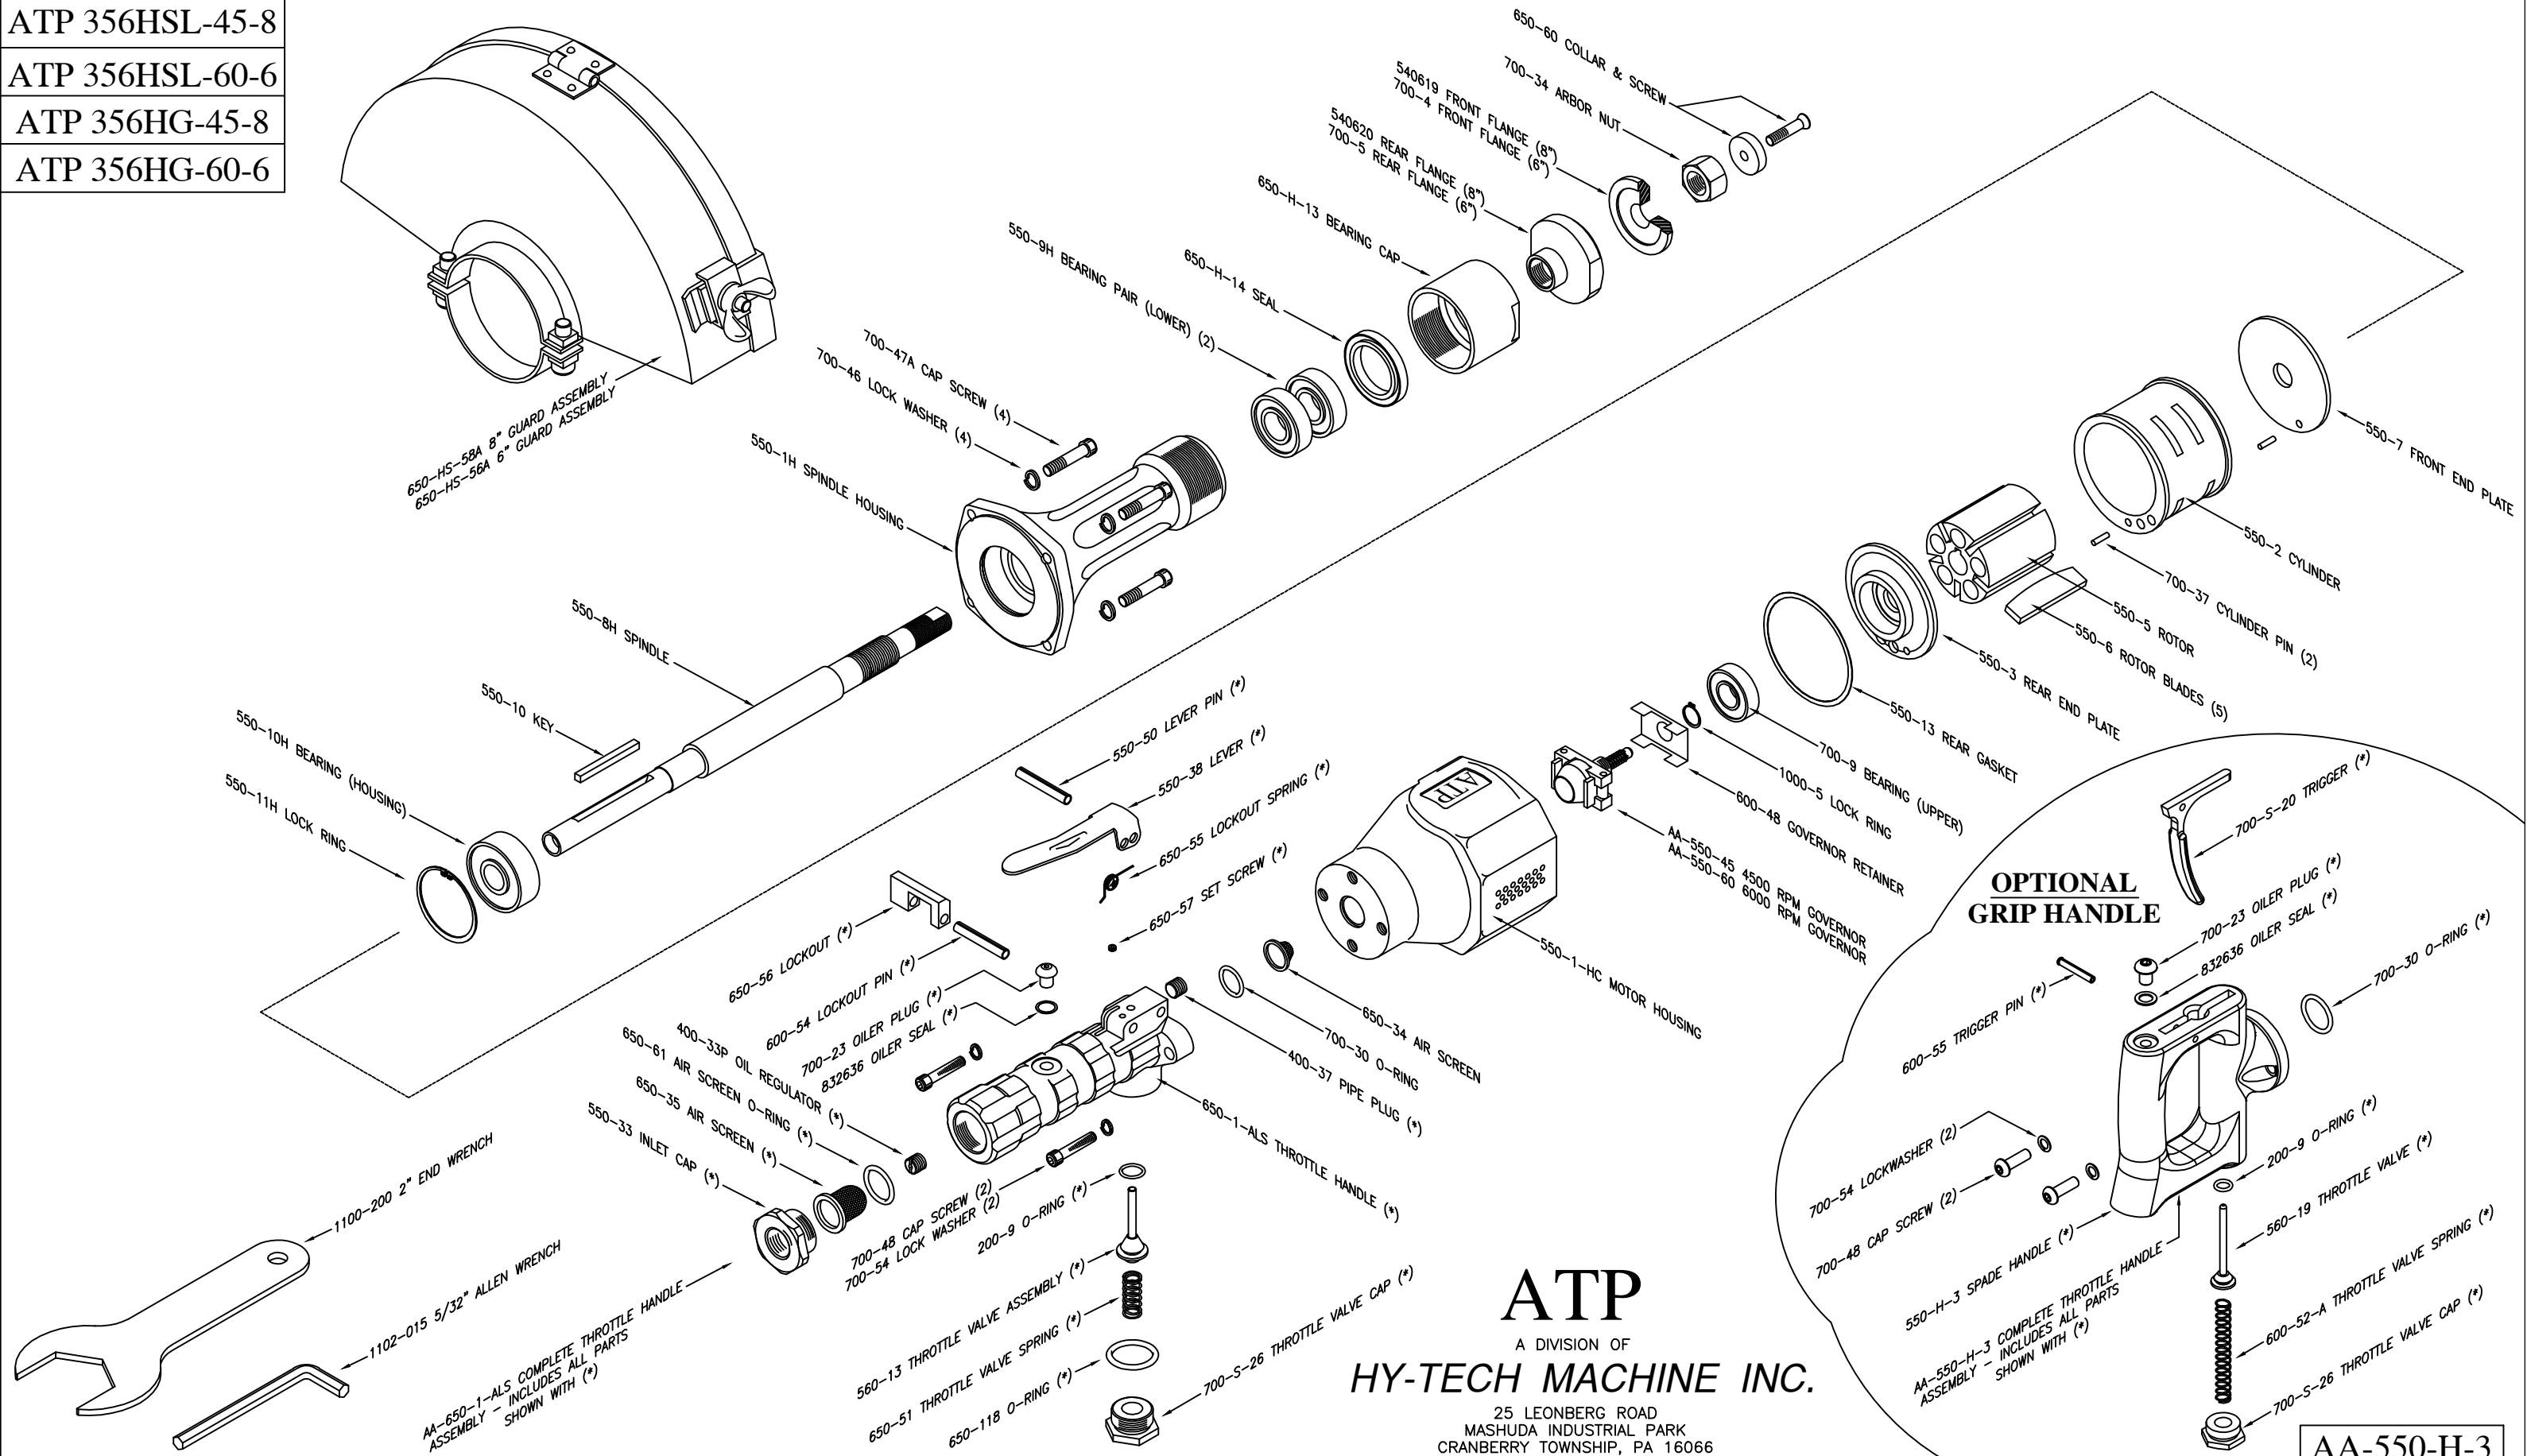

ATP 356HSL-45-8
 ATP 356HSL-60-6
 ATP 356HG-45-8
 ATP 356HG-60-6

ATP
 A DIVISION OF
HY-TECH MACHINE INC.
 25 LEONBERG ROAD
 MASHUDA INDUSTRIAL PARK
 CRANBERRY TOWNSHIP, PA 16066

AA-550-H-3